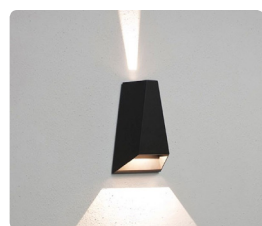

ILLUMINAZIONE ESTERNA E DA GIARDINO
GARDEN AND OUTDOOR LIGHTING

STONE - IP67 · 90-260V

	Finishing	LED color	Optics	CRI	Watt	Lumen
C0268	A Antracite Anthracite	N 4000°K	45 45°	>85	6W	480Lm

Dim.: 92x200x65mm

ESCAPE - IP65 · 90-260V

	Finishing	LED color	Optics	CRI	Watt	Lumen
C0273	A Antracite Anthracite	C 5000°K	00 35° 82°	>85	6W	65Lm
	8 Bianco op. White matt	W 3000°K				

Dim.: 109x173x63mm

POLE TR - IP67 · 90-260V

	Finishing	LED color	Optics	CRI	Watt	Lumen
C0270	A Antracite Anthracite	N 4000°K	02 Diff.	>80	6W	520Lm

Dim.: 125x125x125x500mm

POLE RE - IP67 · 90-260V

	Finishing	LED color	Optics	CRI	Watt	Lumen
C0271	A Antracite Anthracite	W 3000°K	36 36°	>80	6W	520Lm

Dim.: 125x125x500mm

POLE RO - IP67 · 90-260V

	Finishing	LED color	Optics	CRI	Watt	Lumen
C0272	A Antracite Anthracite	C 5000°K	02 Diff.	>80	12W	385Lm
	C Corten Corten	W 3000°K				

Dim.: Ø120x650mm